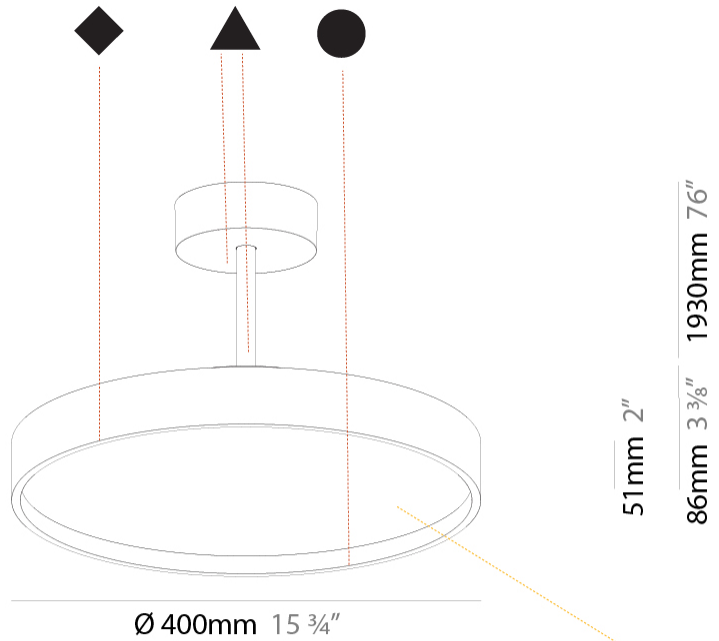

GENERAL

Series: Sign Diva Tube
Subseries: Sign Diva Tube Korona
Brand: Prolicht
Division: Architectural
Mounting Type: Suspension
Mounting Location: Ceiling
Subcategory: Pendant

PHYSICAL

Shape: Round
Diameter (mm): 400
Diameter (in): 15 3/4
Height (mm): 86
Height (in): 3 3/8
Max. Overall Height (mm): 2016
Max. Overall Height (in): 79 3/8
Light Distribution: Direct
Weight (kg): 3.251
Weight (lbs): 7.167
Diffuser: PMMA - Opal / Micro-Prism / Sparkling Secret / Vintage Industrial
Fixture Finish: SSR / BKV / CWI / CRY / HAB / UFT / ITA / RUA / FTG / MYG / LOD / PUS / FRO / FUP / KIA / POP / BLS / SPG / MEY / GOH / GUM / CHC / COM / ABZ / JAG / OBR / MOS / ROR
Fixture Material: Extruded Aluminum / Steel

ELECTRICAL

Lamp Type: LED (Zhaga Standard)
Input Wattage (W): 17
Dimming: Tri-Mode (Non-Dimming and Phase Dimming (120Vac only) and 0-10V Dimming)
Driver Included: Yes
Driver Location: Integrated
Driver Type: Constant Current - Universal
Driver Class: Class 2
Input Voltage (V): 120 - 277
Constant Current (MA): 500

LED

Color Temperature (°K): 2700 / 3000 / 3500 / 4000
Max. Delivered Lumen (lm): 1807 / 1943 / 1951 / 1991
Nominal Lumen (lm): 2250 / 2420 / 2430 / 2480
CRI: >90 CRI
Lamp Life (hrs): 50000

OPTICAL

RATINGS AND CERTIFICATIONS

Certified By: Certified for North American Standards
IP rating: IP20