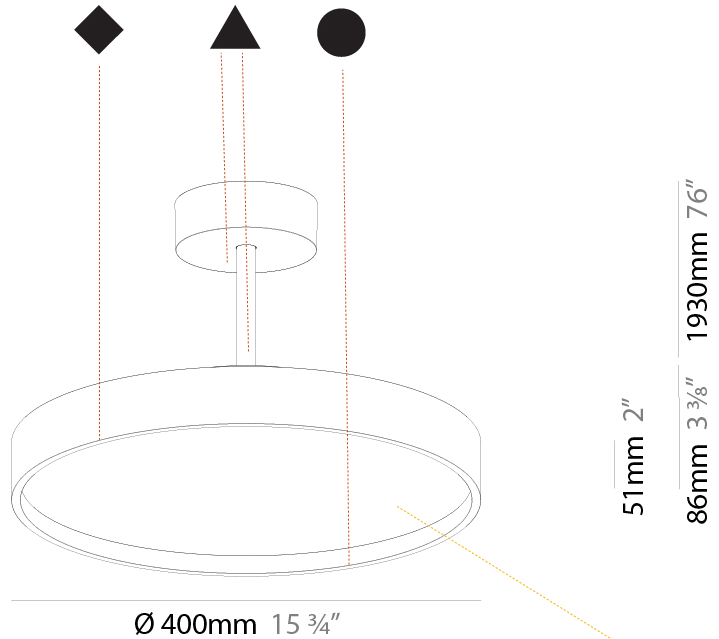

GENERAL

Series: Sign Diva Tube
Subseries: Sign Diva Tube Korona
Brand: Prolicht
Division: Architectural
Mounting Type: Suspension
Mounting Location: Ceiling
Subcategory: Pendant

PHYSICAL

Shape: Round
Diameter (mm): 400
Diameter (in): 15 3/4
Height (mm): 86
Height (in): 3 3/8
Max. Overall Height (mm): 2016
Max. Overall Height (in): 79 3/8
Light Distribution: Direct / Indirect
Weight (kg): 3.251
Weight (lbs): 7.167
Diffuser: PMMA - Opal / Micro-Prism / Sparkling Secret / Vintage Industrial
Fixture Finish: SSR / BKV / CWI / CRY / HAB / UFT / ITA / RUA / FTG / MYG / LOD / PUS / FRO / FUP / KIA / POP / BLS / SPG / MEY / GOH / GUM / CHC / COM / ABZ / JAG / OBR / MOS / ROR
Fixture Material: Extruded Aluminum / Steel

ELECTRICAL

Lamp Type: LED (Zhaga Standard)
Input Wattage (W): 30
Total Output Wattage (W): 16 / 11.8
Dimming: Tri-Mode (Non-Dimming and Phase Dimming (120Vac only) and 0-10V Dimming)
Driver Included: Yes
Driver Location: Integrated
Driver Type: Constant Current - Universal
Driver Class: Class 2
Input Voltage (V): 120 - 277
Constant Current (MA): 500 / 350

LED

Color Temperature (*K): 2700 / 3000 / 3500 / 4000
Max. Delivered Lumen (lm): 3409 / 3019 / 3055 / 3117
Nominal Lumen (lm): 4182 / 4142 / 4189 / 4275
CRI: >90 CRI
Lamp Life (hrs): 50000

OPTICAL

RATINGS AND CERTIFICATIONS

Certified By: Certified for North American Standards
IP rating: IP20

A

D